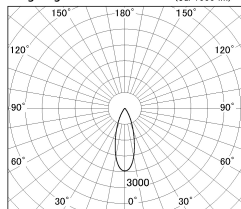

Installation	Track mount
Type	cledy versa L-G tracklight
Fixture wattage	35.5W
Beam angle	33deg
Color Temp.	3000K
CRI	Ra>90
Luminous	3568 lm
Body	Die-castaluminumalloy
Body finish	Black
Trim finish	Black
Reflector finish	N/A
IP Rate	IP20
Light source	COB module
Input Voltage	AC220~240V
Dimming Type	Non-Dimmable
Certificate	CE,CCC
Cut Hole	N/A

■ Lighting Distribution Curve (cd./1000 lm)