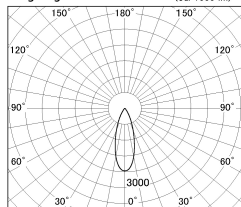

Installation	Track mount
Type	cledy versa L-G tracklight
Fixture wattage	35.5W
Beam angle	33deg
Color Temp.	3000K
CRI	Ra>90
Luminous	3568 lm
Body	Die-castaluminumalloy
Body finish	Black
Trim finish	Black
Reflector finish	N/A
IP Rate	IP20
Light source	COB module
Input Voltage	AC220~240V
Dimming Type	Non-Dimmable
Certificate	CE,CCC
Cut Hole	N/A

■ Lighting Distribution Curve (cd./1000 lm)