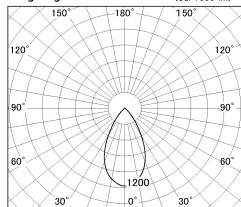

Installation	Track mount
Type	cledy versa L-G tracklight
Fixture wattage	35.5W
Beam angle	54deg
Color Temp.	3000K
CRI	Ra>90
Luminous	3467 lm
Body	Die-castaluminumalloy
Body finish	Black
Trim finish	Black
Reflector finish	N/A
IP Rate	IP20
Light source	COB module
Input Voltage	AC220~240V
Dimming Type	Non-Dimmable
Certificate	CE,CCC
Cut Hole	N/A

■ Lighting Distribution Curve (cd./1000 lm)