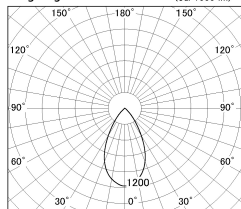

Installation	Track mount
Type	cledy versa L-G tracklight
Fixture wattage	35.5W
Beam angle	54deg
Color Temp.	3000K
CRI	Ra>90
Luminous	3467 lm
Body	Die-castaluminumalloy
Body finish	Black
Trim finish	Black
Reflector finish	N/A
IP Rate	IP20
Light source	COB module
Input Voltage	AC220~240V
Dimming Type	Non-Dimmable
Certificate	CE,CCC
Cut Hole	N/A

■ Lighting Distribution Curve (cd./1000 lm)