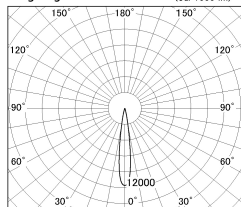

Installation	Track mount
Type	cledy versa L-G tracklight
Fixture wattage	32W
Beam angle	15deg
Color Temp.	3000K
CRI	Ra>90
Luminous	2515 lm
Body	Die-castaluminumalloy
Body finish	Black
Trim finish	Black
Reflector finish	N/A
IP Rate	IP20
Light source	COB module
Input Voltage	AC220~240V
Dimming Type	Non-Dimmable
Certificate	CE,CCC
Cut Hole	N/A

■ Lighting Distribution Curve (cd/1000 lm)

φ	Illuminance Angle	Beam Angle	Vertical Illuminance(lx)	
			14°	15°
240	50000	15°	29470	117860
480	20000		13100	
730	10000		7370	
980	5000		4710	
			3270	
			2410	
			1840