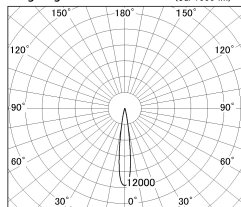

Installation	Track mount
Type	cledy versa L-G tracklight
Fixture wattage	32W
Beam angle	15deg
Color Temp.	3000K
CRI	Ra>90
Luminous	2515 lm
Body	Die-castaluminumalloy
Body finish	Black
Trim finish	Black
Reflector finish	N/A
IP Rate	IP20
Light source	COB module
Input Voltage	AC220~240V
Dimming Type	Non-Dimmable
Certificate	CE,CCC
Cut Hole	N/A

■ Lighting Distribution Curve (cd/1000 lm)

φ	Illuminance Angle	Beam Angle	Vertical Illuminance(lx)
	14°	15°	117860
240	50000		29470
	20000		13100
480	10000		7370
	5000		4710
730			3270
			2410
980			1840