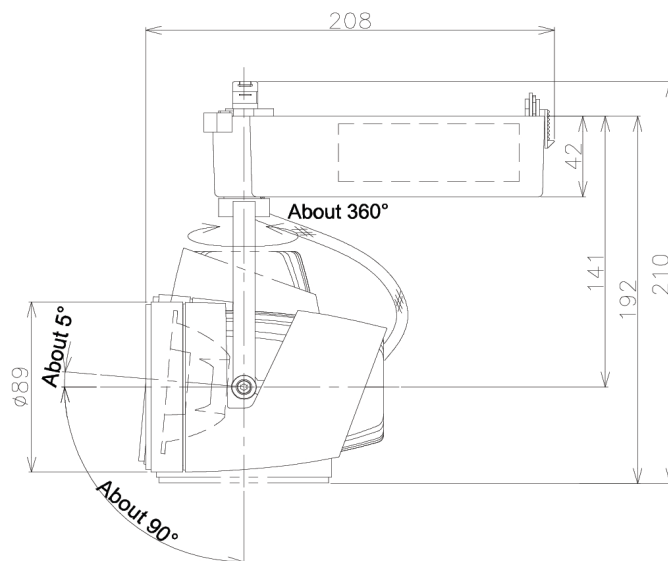

Installation	Track mount
Type	cledy versa L-G tracklight
Fixture wattage	32W
Beam angle	25deg
Color Temp.	3000K
CRI	Ra>90
Luminous	2641 lm
Body	Die-castaluminumalloy
Body finish	Black
Trim finish	Black
Reflector finish	N/A
IP Rate	IP20
Light source	COB module
Input Voltage	AC220~240V
Dimming Type	Non-Dimmable
Certificate	CE,CCC
Cut Hole	N/A