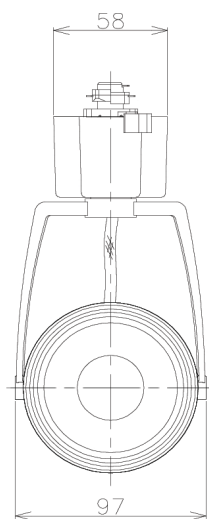

Installation	Track mount
Type	cledy versa L-G tracklight
Fixture wattage	32W
Beam angle	25deg
Color Temp.	3000K
CRI	Ra>90
Luminous	2641 lm
Body	Die-castaluminumalloy
Body finish	Black
Trim finish	Black
Reflector finish	N/A
IP Rate	IP20
Light source	COB module
Input Voltage	AC220~240V
Dimming Type	Non-Dimmable
Certificate	CE,CCC
Cut Hole	N/A