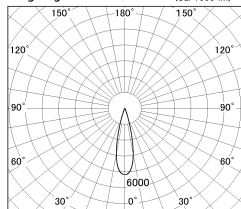

Installation	Track mount
Type	cledy versa L-G tracklight
Fixture wattage	32W
Beam angle	25deg
Color Temp.	3000K
CRI	Ra>90
Luminous	2641 lm
Body	Die-castaluminumalloy
Body finish	Black
Trim finish	Black
Reflector finish	N/A
IP Rate	IP20
Light source	COB module
Input Voltage	AC220~240V
Dimming Type	Non-Dimmable
Certificate	CE,CCC
Cut Hole	N/A

■ Lighting Distribution Curve (cd/1000 lm)

φ	Illuminance Angle	Beam Angle	Vertical Illuminance(lx)	
			1	2
420	24°	25°	53080	13270
850			20000	5900
1270			10000	3320
1700			5000	2120
			2000	1470
			1000	1080
			830	830