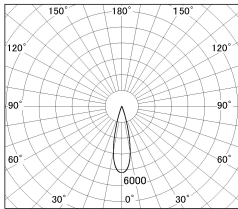

■ Lighting Distribution Curve (cd./1000 lm)

φ	Illuminance Angle	Beam Angle	Vertical Illuminance(lx)	
			1	2
420	24°	25°	53080	13270
850			20000	5900
1270			10000	3320
1700			5000	2120
			2000	1470
			1000	1080
			830	830