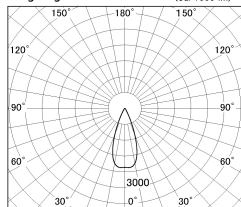

Installation	Track mount
Type	cledy versa L-G tracklight
Fixture wattage	32W
Beam angle	39deg
Color Temp.	3000K
CRI	Ra>90
Luminous	2707 lm
Body	Die-castaluminumalloy
Body finish	Black
Trim finish	Black
Reflector finish	N/A
IP Rate	IP20
Light source	COB module
Input Voltage	AC220~240V
Dimming Type	Non-Dimmable
Certificate	CE,CCC
Cut Hole	N/A

■ Lighting Distribution Curve (cd./1000 lm)