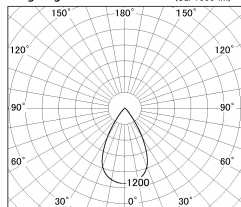

Installation	Track mount
Type	cledy versa L-G tracklight
Fixture wattage	32W
Beam angle	57deg
Color Temp.	3000K
CRI	Ra>90
Luminous	2595 lm
Body	Die-castaluminumalloy
Body finish	Black
Trim finish	Black
Reflector finish	N/A
IP Rate	IP20
Light source	COB module
Input Voltage	AC220~240V
Dimming Type	Non-Dimmable
Certificate	CE,CCC
Cut Hole	N/A

■ Lighting Distribution Curve (cd./1000 lm)