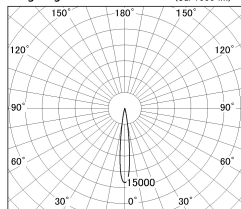

Installation	Track mount
Type	cledy versa L-G tracklight
Fixture wattage	24W
Beam angle	13deg
Color Temp.	3000K
CRI	Ra>90
Luminous	1855 lm
Body	Die-castaluminumalloy
Body finish	Black
Trim finish	Black
Reflector finish	N/A
IP Rate	IP20
Light source	COB module
Input Voltage	AC220~240V
Dimming Type	Non-Dimmable
Certificate	CE,CCC
Cut Hole	N/A

■ Lighting Distribution Curve (cd/1000 lm)

φ	Illuminance Angle	Beam Angle	Vertical Illuminance(lx)	
			1	2
210	12°	13°	104890	26220
420	50000	20000	11650	6560
630	10000	5000	4200	2910
840	2000	1640	2140	1640