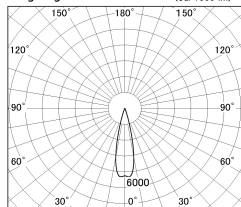

Installation	Track mount
Type	cledy versa L-G tracklight
Fixture wattage	24W
Beam angle	25deg
Color Temp.	3000K
CRI	Ra>90
Luminous	1951 lm
Body	Die-castaluminumalloy
Body finish	Black
Trim finish	Black
Reflector finish	N/A
IP Rate	IP20
Light source	COB module
Input Voltage	AC220~240V
Dimming Type	Non-Dimmable
Certificate	CE,CCC
Cut Hole	N/A

■ Lighting Distribution Curve (cd/1000 lm)