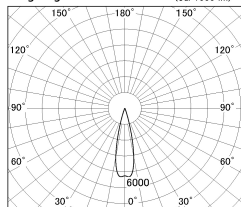

Installation	Track mount
Type	cledy versa L-G tracklight
Fixture wattage	24W
Beam angle	25deg
Color Temp.	3000K
CRI	Ra>90
Luminous	1951 lm
Body	Die-castaluminumalloy
Body finish	Black
Trim finish	Black
Reflector finish	N/A
IP Rate	IP20
Light source	COB module
Input Voltage	AC220~240V
Dimming Type	Non-Dimmable
Certificate	CE,CCC
Cut Hole	N/A

■ Lighting Distribution Curve (cd./1000 lm)