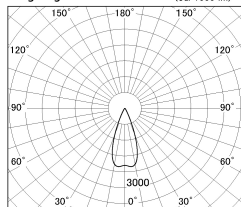

Installation	Track mount
Type	cledy versa L-G tracklight
Fixture wattage	24W
Beam angle	40deg
Color Temp.	3000K
CRI	Ra>90
Luminous	1992 lm
Body	Die-castaluminumalloy
Body finish	Black
Trim finish	Black
Reflector finish	N/A
IP Rate	IP20
Light source	COB module
Input Voltage	AC220~240V
Dimming Type	Non-Dimmable
Certificate	CE,CCC
Cut Hole	N/A

■ Lighting Distribution Curve (cd./1000 lm)