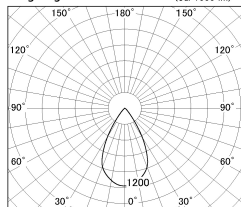

Installation	Track mount
Type	cledy versa L-G tracklight
Fixture wattage	24W
Beam angle	57deg
Color Temp.	3000K
CRI	Ra>90
Luminous	1921 lm
Body	Die-castaluminumalloy
Body finish	Black
Trim finish	Black
Reflector finish	N/A
IP Rate	IP20
Light source	COB module
Input Voltage	AC220~240V
Dimming Type	Non-Dimmable
Certificate	CE,CCC
Cut Hole	N/A

■ Lighting Distribution Curve (cd./1000 lm)