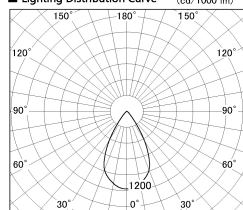

Installation	Track mount
Type	cledy versa L-G tracklight
Fixture wattage	24W
Beam angle	57deg
Color Temp.	3000K
CRI	Ra>90
Luminous	1921 lm
Body	Die-castaluminumalloy
Body finish	Black
Trim finish	Black
Reflector finish	N/A
IP Rate	IP20
Light source	COB module
Input Voltage	AC220~240V
Dimming Type	Non-Dimmable
Certificate	CE,CCC
Cut Hole	N/A

■ Lighting Distribution Curve (cd/1000 lm)