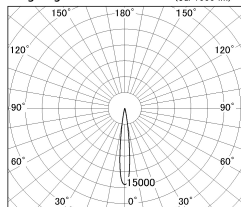

Installation	Track mount
Type	cledy versa L-G tracklight
Fixture wattage	18.6W
Beam angle	13deg
Color Temp.	3000K
CRI	Ra>90
Luminous	1492 lm
Body	Die-castaluminumalloy
Body finish	Black
Trim finish	Black
Reflector finish	N/A
IP Rate	IP20
Light source	COB module
Input Voltage	AC220~240V
Dimming Type	Non-Dimmable
Certificate	CE,CCC
Cut Hole	N/A

■ Lighting Distribution Curve (cd/1000 lm)