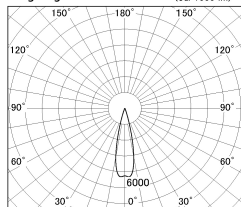

Installation	Track mount
Type	cledy versa L-G tracklight
Fixture wattage	18.6W
Beam angle	25deg
Color Temp.	3000K
CRI	Ra>90
Luminous	1569 lm
Body	Die-castaluminumalloy
Body finish	Black
Trim finish	Black
Reflector finish	N/A
IP Rate	IP20
Light source	COB module
Input Voltage	AC220~240V
Dimming Type	Non-Dimmable
Certificate	CE,CCC
Cut Hole	N/A

■ Lighting Distribution Curve (cd./1000 lm)