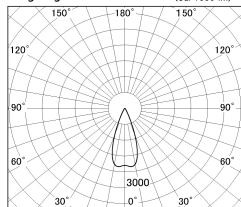

Installation	Track mount
Type	cledy versa L-G tracklight
Fixture wattage	18.6W
Beam angle	40deg
Color Temp.	3000K
CRI	Ra>90
Luminous	1603 lm
Body	Die-castaluminumalloy
Body finish	Black
Trim finish	Black
Reflector finish	N/A
IP Rate	IP20
Light source	COB module
Input Voltage	AC220~240V
Dimming Type	Non-Dimmable
Certificate	CE,CCC
Cut Hole	N/A

■ Lighting Distribution Curve (cd./1000 lm)