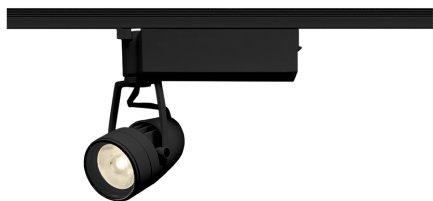

Item no. SD376-1415B9030-LX

Series Name: cledy versa L-G tracklight