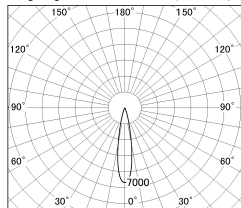

■ Lighting Distribution Curve (cd/1000 lm)

φ	Illuminance Angle	Beam Angle	Vertical Illuminance(lx)
350	20°	20°	28260
700	1		7060
1050	2		3140
1410	3		1770
	1		1130
	2		780
	3		580
	1	1	440
	2	2	

Installation	Track mount
Type	cledy versa L-G tracklight
Fixture wattage	12.5W
Beam angle	20deg
Color Temp.	3000K
CRI	Ra>90
Luminous	1073 lm
Body	Die-castaluminumalloy
Body finish	Black
Trim finish	Black
Reflector finish	N/A
IP Rate	IP20
Light source	COB module
Input Voltage	AC220~240V
Dimming Type	Non-Dimmable
Certificate	CE,CCC
Cut Hole	N/A