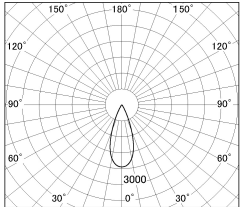

■ Lighting Distribution Curve (cd/1000 lm)

Installation	Track mount
Type	cledy versa L-G tracklight
Fixture wattage	12.5W
Beam angle	38deg
Color Temp.	3000K
CRI	Ra>90
Luminous	1124 lm
Body	Die-castaluminumalloy
Body finish	Black
Trim finish	Black
Reflector finish	N/A
IP Rate	IP20
Light source	COB module
Input Voltage	AC220~240V
Dimming Type	Non-Dimmable
Certificate	CE,CCC
Cut Hole	N/A