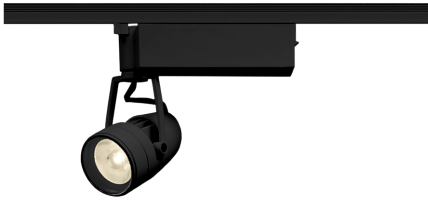

Item no. SD376-1435B9030-LX

Series Name: cledy versa L-G tracklight