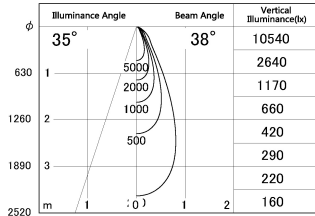

Installation	Track mount
Type	cledy versa L-G tracklight
Fixture wattage	12.5W
Beam angle	38deg
Color Temp.	3000K
CRI	Ra>90
Luminous	1124 lm
Body	Die-castaluminumalloy
Body finish	Black
Trim finish	Black
Reflector finish	N/A
IP Rate	IP20
Light source	COB module
Input Voltage	AC220~240V
Dimming Type	Non-Dimmable
Certificate	CE,CCC
Cut Hole	N/A