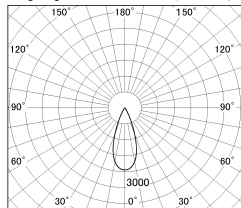

Installation	Track mount
Type	cledy versa L-G tracklight
Fixture wattage	12.5W
Beam angle	38deg
Color Temp.	3000K
CRI	Ra>90
Luminous	1124 lm
Body	Die-castaluminumalloy
Body finish	Black
Trim finish	Black
Reflector finish	N/A
IP Rate	IP20
Light source	COB module
Input Voltage	AC220~240V
Dimming Type	Non-Dimmable
Certificate	CE,CCC
Cut Hole	N/A

■ Lighting Distribution Curve (cd/1000 lm)