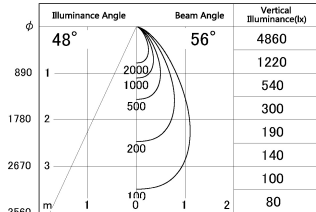

Installation	Track mount
Type	cledy versa L-G tracklight
Fixture wattage	12.5W
Beam angle	56deg
Color Temp.	3000K
CRI	Ra>90
Luminous	1114 lm
Body	Die-castaluminumalloy
Body finish	Black
Trim finish	Black
Reflector finish	N/A
IP Rate	IP20
Light source	COB module
Input Voltage	AC220~240V
Dimming Type	Non-Dimmable
Certificate	CE,CCC
Cut Hole	N/A