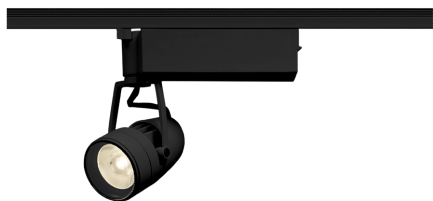

Item no. SD376-1455B9030-LX

Series Name: cledy versa L-G tracklight