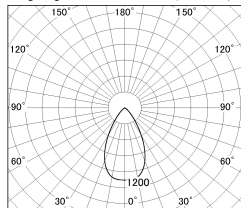

■ Lighting Distribution Curve (cd/1000 lm)

Installation	Track mount
Type	cledy versa L-G tracklight
Fixture wattage	12.5W
Beam angle	56deg
Color Temp.	3000K
CRI	Ra>90
Luminous	1114 lm
Body	Die-castaluminumalloy
Body finish	Black
Trim finish	Black
Reflector finish	N/A
IP Rate	IP20
Light source	COB module
Input Voltage	AC220~240V
Dimming Type	Non-Dimmable
Certificate	CE,CCC
Cut Hole	N/A