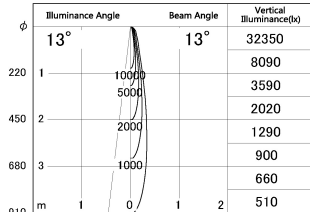

Installation	Track mount
Type	cledy versa L-G tracklight
Fixture wattage	7.4W
Beam angle	13deg
Color Temp.	3000K
CRI	Ra>90
Luminous	616 lm
Body	Die-castaluminumalloy
Body finish	Black
Trim finish	Black
Reflector finish	N/A
IP Rate	IP20
Light source	COB module
Input Voltage	AC220~240V
Dimming Type	Non-Dimmable
Certificate	CE,CCC
Cut Hole	N/A