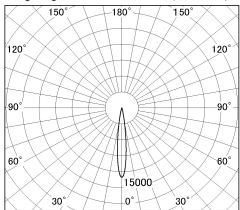

■ Lighting Distribution Curve (cd/1000 lm)

φ	Illuminance Angle	Beam Angle	Vertical Illuminance(lx)		
220	13°	13°	32350		
1			8090		
450			3590		
2			2020		
680			1290		
3			900		
910			660		
m	1	0	1	2	510

Installation	Track mount
Type	cledy versa L-G tracklight
Fixture wattage	7.4W
Beam angle	13deg
Color Temp.	3000K
CRI	Ra>90
Luminous	616 lm
Body	Die-castaluminumalloy
Body finish	Black
Trim finish	Black
Reflector finish	N/A
IP Rate	IP20
Light source	COB module
Input Voltage	AC220~240V
Dimming Type	Non-Dimmable
Certificate	CE,CCC
Cut Hole	N/A