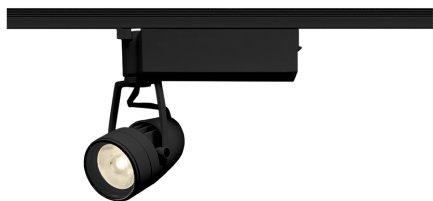

Item no. SD376-0815B9030-LX

Series Name: cledy versa L-G tracklight