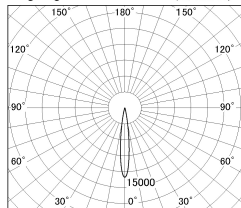

■ Lighting Distribution Curve (cd/1000 lm)

Installation	Track mount
Type	cledy versa L-G tracklight
Fixture wattage	7.4W
Beam angle	13deg
Color Temp.	3000K
CRI	Ra>90
Luminous	616 lm
Body	Die-castaluminumalloy
Body finish	Black
Trim finish	Black
Reflector finish	N/A
IP Rate	IP20
Light source	COB module
Input Voltage	AC220~240V
Dimming Type	Non-Dimmable
Certificate	CE,CCC
Cut Hole	N/A