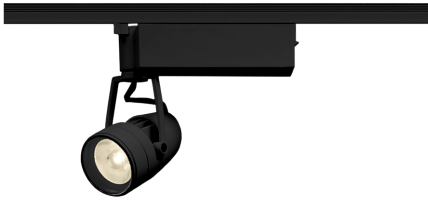

Item no. SD376-0815B9030-LX

Series Name: cledy versa L-G tracklight