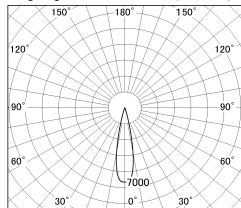

■ Lighting Distribution Curve (cd/1000 lm)

φ	Illuminance Angle	Beam Angle	Vertical Illuminance (lx)
370	21°	22°	17300
740			4320
1110			1920
1480			1080
			690
			480
			350
			270

Installation	Track mount
Type	cledy versa L-G tracklight
Fixture wattage	7.4W
Beam angle	22deg
Color Temp.	3000K
CRI	Ra>90
Luminous	660 lm
Body	Die-castaluminumalloy
Body finish	Black
Trim finish	Black
Reflector finish	N/A
IP Rate	IP20
Light source	COB module
Input Voltage	AC220~240V
Dimming Type	Non-Dimmable
Certificate	CE,CCC
Cut Hole	N/A