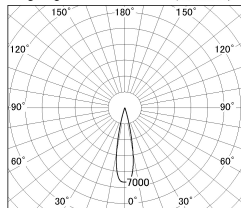

Installation	Track mount
Type	cledy versa L-G tracklight
Fixture wattage	7.4W
Beam angle	22deg
Color Temp.	3000K
CRI	Ra>90
Luminous	660 lm
Body	Die-castaluminumalloy
Body finish	Black
Trim finish	Black
Reflector finish	N/A
IP Rate	IP20
Light source	COB module
Input Voltage	AC220~240V
Dimming Type	Non-Dimmable
Certificate	CE,CCC
Cut Hole	N/A

■ Lighting Distribution Curve (cd/1000 lm)

φ	Illuminance Angle	Beam Angle	Vertical Illuminance(lx)
370	21°	22°	17300
740			4320
1110			1920
1480			1080
			690
			480
			350
			270