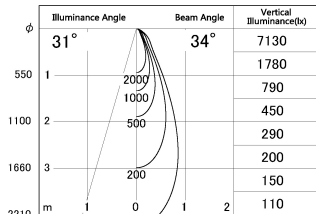

Installation	Track mount
Type	cledy versa L-G tracklight
Fixture wattage	7.4W
Beam angle	34deg
Color Temp.	3000K
CRI	Ra>90
Luminous	644 lm
Body	Die-castaluminumalloy
Body finish	Black
Trim finish	Black
Reflector finish	N/A
IP Rate	IP20
Light source	COB module
Input Voltage	AC220~240V
Dimming Type	Non-Dimmable
Certificate	CE,CCC
Cut Hole	N/A