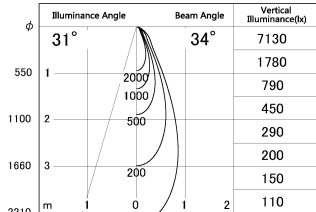

Installation	Track mount
Type	cledy versa L-G tracklight
Fixture wattage	7.4W
Beam angle	34deg
Color Temp.	3000K
CRI	Ra>90
Luminous	644 lm
Body	Die-castaluminumalloy
Body finish	Black
Trim finish	Black
Reflector finish	N/A
IP Rate	IP20
Light source	COB module
Input Voltage	AC220~240V
Dimming Type	Non-Dimmable
Certificate	CE,CCC
Cut Hole	N/A