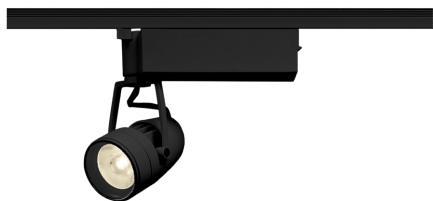

Item no. SD376-0835B9030-LX

Series Name: cledy versa L-G tracklight