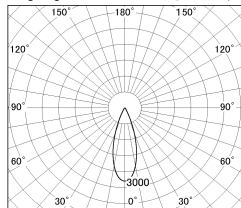

■ Lighting Distribution Curve (cd/1000 lm)

Installation	Track mount
Type	cledy versa L-G tracklight
Fixture wattage	7.4W
Beam angle	34deg
Color Temp.	3000K
CRI	Ra>90
Luminous	644 lm
Body	Die-castaluminumalloy
Body finish	Black
Trim finish	Black
Reflector finish	N/A
IP Rate	IP20
Light source	COB module
Input Voltage	AC220~240V
Dimming Type	Non-Dimmable
Certificate	CE,CCC
Cut Hole	N/A