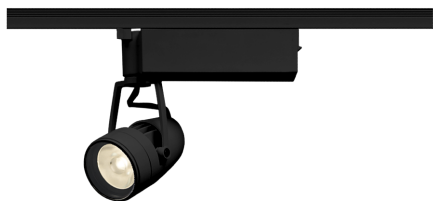

Item no. SD376-0855B9030-LX

Series Name: cledy versa L-G tracklight