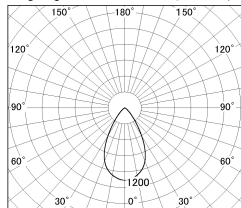

■ Lighting Distribution Curve (cd/1000 lm)

Installation	Track mount
Type	cledy versa L-G tracklight
Fixture wattage	7.4W
Beam angle	57deg
Color Temp.	3000K
CRI	Ra>90
Luminous	637 lm
Body	Die-castaluminumalloy
Body finish	Black
Trim finish	Black
Reflector finish	N/A
IP Rate	IP20
Light source	COB module
Input Voltage	AC220~240V
Dimming Type	Non-Dimmable
Certificate	CE,CCC
Cut Hole	N/A