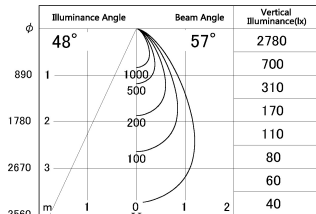

Installation	Track mount
Type	cledy versa L-G tracklight
Fixture wattage	7.4W
Beam angle	57deg
Color Temp.	3000K
CRI	Ra>90
Luminous	637 lm
Body	Die-castaluminumalloy
Body finish	Black
Trim finish	Black
Reflector finish	N/A
IP Rate	IP20
Light source	COB module
Input Voltage	AC220~240V
Dimming Type	Non-Dimmable
Certificate	CE,CCC
Cut Hole	N/A