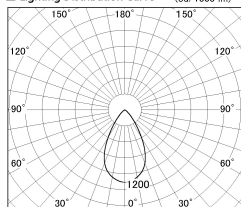

■ Lighting Distribution Curve (cd/1000 lm)

Installation	Track mount
Type	cledy versa L-G tracklight
Fixture wattage	7.4W
Beam angle	57deg
Color Temp.	3000K
CRI	Ra>90
Luminous	637 lm
Body	Die-castaluminumalloy
Body finish	Black
Trim finish	Black
Reflector finish	N/A
IP Rate	IP20
Light source	COB module
Input Voltage	AC220~240V
Dimming Type	Non-Dimmable
Certificate	CE,CCC
Cut Hole	N/A