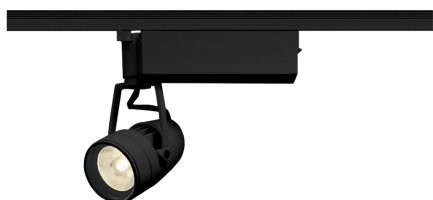

Item no. SD376-0855B9030-LX

Series Name: cledy versa L-G tracklight