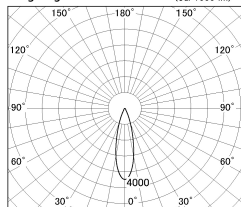

Installation	Track mount
Type	cledy versa L-G tracklight
Fixture wattage	38.5W
Beam angle	27deg
Color Temp.	3500K
CRI	Ra>90
Luminous	3764 lm
Body	Die-castaluminumalloy
Body finish	Black
Trim finish	Black
Reflector finish	N/A
IP Rate	IP20
Light source	COB module
Input Voltage	AC220~240V
Dimming Type	Non-Dimmable
Certificate	CE,CCC
Cut Hole	N/A

■ Lighting Distribution Curve (cd/1000 lm)

φ	Illuminance Angle	Beam Angle	Vertical Illuminance(lx)	
			1	2
440	25°	27°	54300	13570
880			20000	6030
1330			10000	3390
1770	5000	2170	1510	1110
	2000	850		
	1000