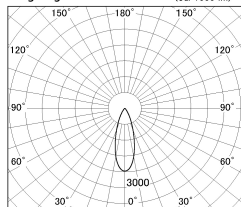

Installation	Track mount
Type	cledy versa L-G tracklight
Fixture wattage	38.5W
Beam angle	33deg
Color Temp.	3500K
CRI	Ra>90
Luminous	3927 lm
Body	Die-castaluminumalloy
Body finish	Black
Trim finish	Black
Reflector finish	N/A
IP Rate	IP20
Light source	COB module
Input Voltage	AC220~240V
Dimming Type	Non-Dimmable
Certificate	CE,CCC
Cut Hole	N/A

■ Lighting Distribution Curve (cd./1000 lm)