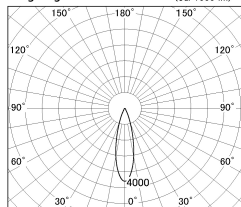

Installation	Track mount
Type	cledy versa L-G tracklight
Fixture wattage	35.5W
Beam angle	26deg
Color Temp.	3500K
CRI	Ra>90
Luminous	3629 lm
Body	Die-castaluminumalloy
Body finish	Black
Trim finish	Black
Reflector finish	N/A
IP Rate	IP20
Light source	COB module
Input Voltage	AC220~240V
Dimming Type	Non-Dimmable
Certificate	CE,CCC
Cut Hole	N/A

■ Lighting Distribution Curve (cd./1000 lm)

φ	Illuminance Angle	Beam Angle	Vertical Illuminance(lx)	
			1	2
440	25°	26°	53610	13400
880	1	20000	10000	5960
1330	2	5000	3350	2140
1770	3	2000	1490	1090
	m	1 1.0 0 1 2	840