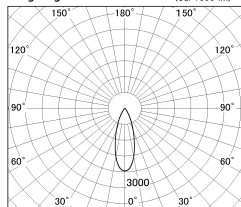

Installation	Track mount
Type	cledy versa L-G tracklight
Fixture wattage	35.5W
Beam angle	33deg
Color Temp.	3500K
CRI	Ra>90
Luminous	3711 lm
Body	Die-castaluminumalloy
Body finish	Black
Trim finish	Black
Reflector finish	N/A
IP Rate	IP20
Light source	COB module
Input Voltage	AC220~240V
Dimming Type	Non-Dimmable
Certificate	CE,CCC
Cut Hole	N/A

■ Lighting Distribution Curve (cd./1000 lm)