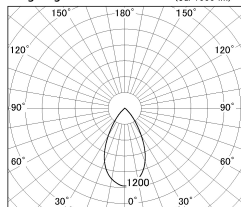

Installation	Track mount
Type	cledy versa L-G tracklight
Fixture wattage	35.5W
Beam angle	54deg
Color Temp.	3500K
CRI	Ra>90
Luminous	3606 lm
Body	Die-castaluminumalloy
Body finish	Black
Trim finish	Black
Reflector finish	N/A
IP Rate	IP20
Light source	COB module
Input Voltage	AC220~240V
Dimming Type	Non-Dimmable
Certificate	CE,CCC
Cut Hole	N/A

■ Lighting Distribution Curve (cd./1000 lm)