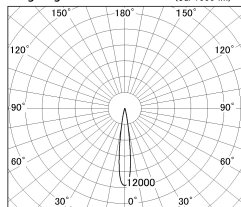

Installation	Track mount
Type	cledy versa L-G tracklight
Fixture wattage	32W
Beam angle	15deg
Color Temp.	3500K
CRI	Ra>90
Luminous	2616 lm
Body	Die-castaluminumalloy
Body finish	Black
Trim finish	Black
Reflector finish	N/A
IP Rate	IP20
Light source	COB module
Input Voltage	AC220~240V
Dimming Type	Non-Dimmable
Certificate	CE,CCC
Cut Hole	N/A

■ Lighting Distribution Curve (cd/1000 lm)

φ	Illuminance Angle	Beam Angle	Vertical Illuminance(lx)	
			1	2
120	14°	15°	122600	
90			30650	
60			13620	
30			7660	
0			4900	
1			3410	
2			2500	
3			1920	
4				
5				
6				
7				
8				
9				
10				
11				
12				
13				
14				
15				
16				
17				
18				
19				
20				
21				
22				
23				
24				
25				
26				
27				
28				
29				
30				
31				
32				
33				
34				
35				
36				
37				
38				
39				
40				
41				
42				
43				
44				
45				
46				
47				
48				
49				
50				
51				
52				
53				
54				
55				
56				
57				
58				
59				
60				
61				
62				
63				
64				
65				
66				
67				
68				
69				
70				
71				
72				
73				
74				
75				
76				
77				
78				
79				
80				
81				
82				
83				
84				
85				
86				
87				
88				
89				
90				
91				
92				
93				
94				
95				
96				
97				
98				
99				
100