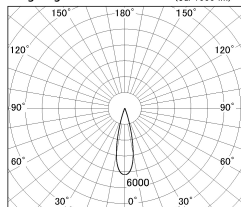

Installation	Track mount
Type	cledy versa L-G tracklight
Fixture wattage	32W
Beam angle	25deg
Color Temp.	3500K
CRI	Ra>90
Luminous	2747 lm
Body	Die-castaluminumalloy
Body finish	Black
Trim finish	Black
Reflector finish	N/A
IP Rate	IP20
Light source	COB module
Input Voltage	AC220~240V
Dimming Type	Non-Dimmable
Certificate	CE,CCC
Cut Hole	N/A

■ Lighting Distribution Curve (cd/1000 lm)

φ	Illuminance Angle	Beam Angle	Vertical Illuminance(lx)
	24°	25°	55210
420	1	20000	13800
		10000	6130
850	2	5000	3450
		2000	2210
1270	3		1530
			1130
1700	m	1 10 0 1 2	860