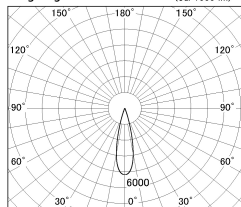

Installation	Track mount
Type	cledy versa L-G tracklight
Fixture wattage	32W
Beam angle	25deg
Color Temp.	3500K
CRI	Ra>90
Luminous	2747 lm
Body	Die-castaluminumalloy
Body finish	Black
Trim finish	Black
Reflector finish	N/A
IP Rate	IP20
Light source	COB module
Input Voltage	AC220~240V
Dimming Type	Non-Dimmable
Certificate	CE,CCC
Cut Hole	N/A

■ Lighting Distribution Curve (cd./1000 lm)

φ	Illuminance Angle	Beam Angle	Vertical Illuminance(lx)
	24°	25°	55210
420	1	20000	13800
		10000	6130
850	2	5000	3450
		2000	2210
1270	3		1530
			1130
1700	m	1 10 0 1 2	860