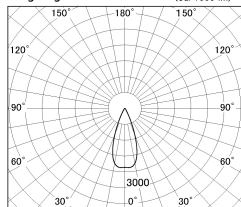

Installation	Track mount
Type	cledy versa L-G tracklight
Fixture wattage	32W
Beam angle	39deg
Color Temp.	3500K
CRI	Ra>90
Luminous	2815 lm
Body	Die-castaluminumalloy
Body finish	Black
Trim finish	Black
Reflector finish	N/A
IP Rate	IP20
Light source	COB module
Input Voltage	AC220~240V
Dimming Type	Non-Dimmable
Certificate	CE,CCC
Cut Hole	N/A

■ Lighting Distribution Curve (cd./1000 lm)