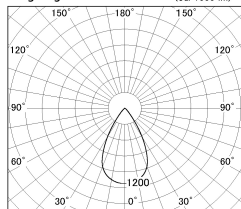

Installation	Track mount
Type	cledy versa L-G tracklight
Fixture wattage	32W
Beam angle	57deg
Color Temp.	3500K
CRI	Ra>90
Luminous	2699 lm
Body	Die-castaluminumalloy
Body finish	Black
Trim finish	Black
Reflector finish	N/A
IP Rate	IP20
Light source	COB module
Input Voltage	AC220~240V
Dimming Type	Non-Dimmable
Certificate	CE,CCC
Cut Hole	N/A

■ Lighting Distribution Curve (cd./1000 lm)