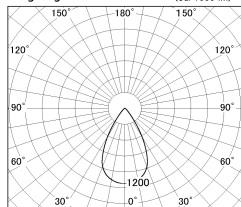

Installation	Track mount
Type	cledy versa L-G tracklight
Fixture wattage	32W
Beam angle	57deg
Color Temp.	3500K
CRI	Ra>90
Luminous	2699 lm
Body	Die-castaluminumalloy
Body finish	Black
Trim finish	Black
Reflector finish	N/A
IP Rate	IP20
Light source	COB module
Input Voltage	AC220~240V
Dimming Type	Non-Dimmable
Certificate	CE,CCC
Cut Hole	N/A

■ Lighting Distribution Curve (cd./1000 lm)