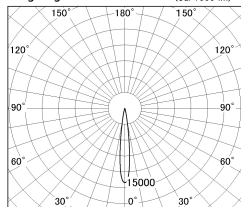

Installation	Track mount
Type	cledy versa L-G tracklight
Fixture wattage	24W
Beam angle	13deg
Color Temp.	3500K
CRI	Ra>90
Luminous	1929 lm
Body	Die-castaluminumalloy
Body finish	Black
Trim finish	Black
Reflector finish	N/A
IP Rate	IP20
Light source	COB module
Input Voltage	AC220~240V
Dimming Type	Non-Dimmable
Certificate	CE,CCC
Cut Hole	N/A

■ Lighting Distribution Curve (cd./1000 lm)

φ	Illuminance Angle	Beam Angle	Vertical Illuminance(lx)
	12°	13°	109080
210	50000		27270
420	20000		12120
630	10000		6820
840	5000		4360
			3030
			2230
			1700