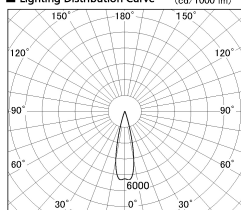

Installation	Track mount
Type	cledy versa L-G tracklight
Fixture wattage	24W
Beam angle	25deg
Color Temp.	3500K
CRI	Ra>90
Luminous	2029 lm
Body	Die-castaluminumalloy
Body finish	Black
Trim finish	Black
Reflector finish	N/A
IP Rate	IP20
Light source	COB module
Input Voltage	AC220~240V
Dimming Type	Non-Dimmable
Certificate	CE,CCC
Cut Hole	N/A

■ Lighting Distribution Curve (cd./1000 lm)

φ	Illuminance Angle	Beam Angle	Vertical Illuminance(lx)	
			1	2
400	23°	25°	20000	41580
810			10390	10390
1620			4620	4620
			2600	2600
			1660	1660
			1150	1150
			850	850
			650	650