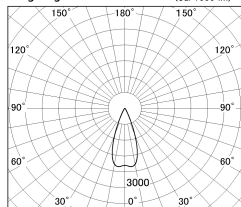

Installation	Track mount
Type	cledy versa L-G tracklight
Fixture wattage	24W
Beam angle	40deg
Color Temp.	3500K
CRI	Ra>90
Luminous	2072 lm
Body	Die-castaluminumalloy
Body finish	Black
Trim finish	Black
Reflector finish	N/A
IP Rate	IP20
Light source	COB module
Input Voltage	AC220~240V
Dimming Type	Non-Dimmable
Certificate	CE,CCC
Cut Hole	N/A

■ Lighting Distribution Curve (cd./1000 lm)