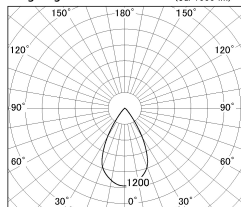

Installation	Track mount
Type	cledy versa L-G tracklight
Fixture wattage	24W
Beam angle	57deg
Color Temp.	3500K
CRI	Ra>90
Luminous	1998 lm
Body	Die-castaluminumalloy
Body finish	Black
Trim finish	Black
Reflector finish	N/A
IP Rate	IP20
Light source	COB module
Input Voltage	AC220~240V
Dimming Type	Non-Dimmable
Certificate	CE,CCC
Cut Hole	N/A

■ Lighting Distribution Curve (cd./1000 lm)