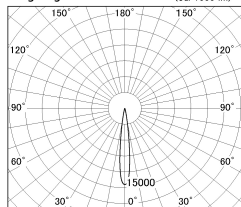

Installation	Track mount
Type	cledy versa L-G tracklight
Fixture wattage	18.6W
Beam angle	13deg
Color Temp.	3500K
CRI	Ra>90
Luminous	1552 lm
Body	Die-castaluminumalloy
Body finish	Black
Trim finish	Black
Reflector finish	N/A
IP Rate	IP20
Light source	COB module
Input Voltage	AC220~240V
Dimming Type	Non-Dimmable
Certificate	CE,CCC
Cut Hole	N/A

■ Lighting Distribution Curve (cd./1000 lm)

φ	Illuminance Angle	Beam Angle	Vertical Illuminance(lx)	
			1	2
210	12°	13°	89880	22470
420			20000	9990
630			10000	5620
840			5000	3600
			2000	2500
			1500	1830
			1000	1400