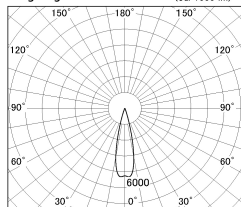

Installation	Track mount
Type	cledy versa L-G tracklight
Fixture wattage	18.6W
Beam angle	25deg
Color Temp.	3500K
CRI	Ra>90
Luminous	1632 lm
Body	Die-castaluminumalloy
Body finish	Black
Trim finish	Black
Reflector finish	N/A
IP Rate	IP20
Light source	COB module
Input Voltage	AC220~240V
Dimming Type	Non-Dimmable
Certificate	CE,CCC
Cut Hole	N/A

■ Lighting Distribution Curve (cd/1000 lm)