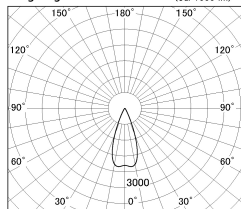

Installation	Track mount
Type	cledy versa L-G tracklight
Fixture wattage	18.6W
Beam angle	40deg
Color Temp.	3500K
CRI	Ra>90
Luminous	1667 lm
Body	Die-castaluminumalloy
Body finish	Black
Trim finish	Black
Reflector finish	N/A
IP Rate	IP20
Light source	COB module
Input Voltage	AC220~240V
Dimming Type	Non-Dimmable
Certificate	CE,CCC
Cut Hole	N/A

■ Lighting Distribution Curve (cd./1000 lm)