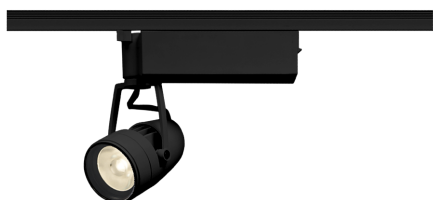

Item no. SD376-1415B9035-LX

Series Name: cledy versa L-G tracklight