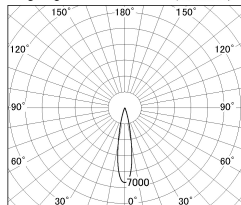

■ Lighting Distribution Curve (cd/1000 lm)

φ	Illuminance Angle	Beam Angle	Vertical Illuminance(lx)
350	20°	20°	29390
700			7350
1050			3270
1410			1840
			1180
			820
			600
			460

Installation	Track mount
Type	cledy versa L-G tracklight
Fixture wattage	12.5W
Beam angle	20deg
Color Temp.	3500K
CRI	Ra>90
Luminous	1116 lm
Body	Die-castaluminumalloy
Body finish	Black
Trim finish	Black
Reflector finish	N/A
IP Rate	IP20
Light source	COB module
Input Voltage	AC220~240V
Dimming Type	Non-Dimmable
Certificate	CE,CCC
Cut Hole	N/A