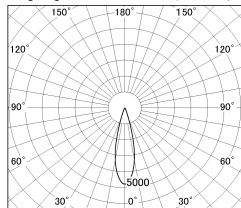

Installation	Track mount
Type	cledy versa L-G tracklight
Fixture wattage	12.5W
Beam angle	26deg
Color Temp.	3500K
CRI	Ra>90
Luminous	1192 lm
Body	Die-castaluminumalloy
Body finish	Black
Trim finish	Black
Reflector finish	N/A
IP Rate	IP20
Light source	COB module
Input Voltage	AC220~240V
Dimming Type	Non-Dimmable
Certificate	CE,CCC
Cut Hole	N/A

■ Lighting Distribution Curve (cd/1000 lm)

φ	Illuminance Angle	Beam Angle	Vertical Illuminance(lx)
	25°	26°	22900
440	1000lx		5720
	5000lx		2540
880	2000lx		1430
	1000lx		920
1330	500lx		640
	250lx		470
1770	125lx		360