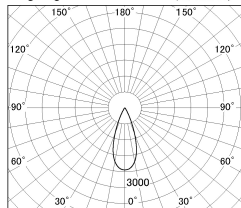

■ Lighting Distribution Curve (cd/1000 lm)

Installation	Track mount
Type	cledy versa L-G tracklight
Fixture wattage	12.5W
Beam angle	38deg
Color Temp.	3500K
CRI	Ra>90
Luminous	1169 lm
Body	Die-castaluminumalloy
Body finish	Black
Trim finish	Black
Reflector finish	N/A
IP Rate	IP20
Light source	COB module
Input Voltage	AC220~240V
Dimming Type	Non-Dimmable
Certificate	CE,CCC
Cut Hole	N/A