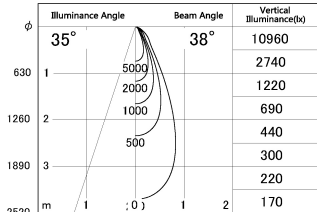

Installation	Track mount
Type	cledy versa L-G tracklight
Fixture wattage	12.5W
Beam angle	38deg
Color Temp.	3500K
CRI	Ra>90
Luminous	1169 lm
Body	Die-castaluminumalloy
Body finish	Black
Trim finish	Black
Reflector finish	N/A
IP Rate	IP20
Light source	COB module
Input Voltage	AC220~240V
Dimming Type	Non-Dimmable
Certificate	CE,CCC
Cut Hole	N/A