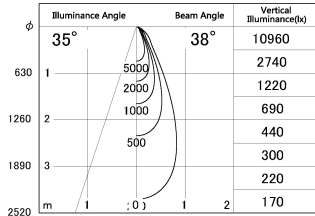

Installation	Track mount
Type	cledy versa L-G tracklight
Fixture wattage	12.5W
Beam angle	38deg
Color Temp.	3500K
CRI	Ra>90
Luminous	1169 lm
Body	Die-castaluminumalloy
Body finish	Black
Trim finish	Black
Reflector finish	N/A
IP Rate	IP20
Light source	COB module
Input Voltage	AC220~240V
Dimming Type	Non-Dimmable
Certificate	CE,CCC
Cut Hole	N/A