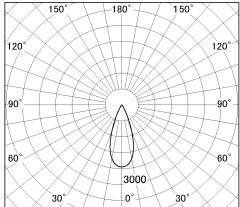

■ Lighting Distribution Curve (cd/1000 lm)

Installation	Track mount
Type	cledy versa L-G tracklight
Fixture wattage	12.5W
Beam angle	38deg
Color Temp.	3500K
CRI	Ra>90
Luminous	1169 lm
Body	Die-castaluminumalloy
Body finish	Black
Trim finish	Black
Reflector finish	N/A
IP Rate	IP20
Light source	COB module
Input Voltage	AC220~240V
Dimming Type	Non-Dimmable
Certificate	CE,CCC
Cut Hole	N/A