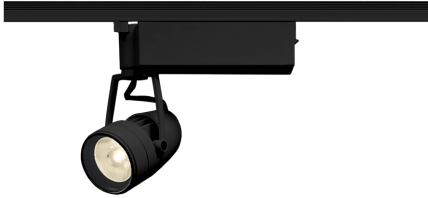

Item no. SD376-1435B9035-LX

Series Name: cledy versa L-G tracklight