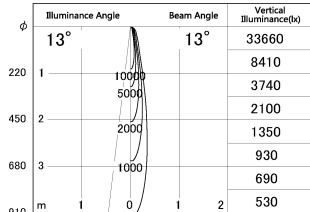

Installation	Track mount
Type	cledy versa L-G tracklight
Fixture wattage	7.4W
Beam angle	13deg
Color Temp.	3500K
CRI	Ra>90
Luminous	641 lm
Body	Die-castaluminumalloy
Body finish	Black
Trim finish	Black
Reflector finish	N/A
IP Rate	IP20
Light source	COB module
Input Voltage	AC220~240V
Dimming Type	Non-Dimmable
Certificate	CE,CCC
Cut Hole	N/A