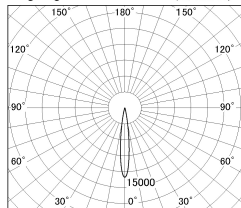

■ Lighting Distribution Curve (cd/1000 lm)

Installation	Track mount
Type	cledy versa L-G tracklight
Fixture wattage	7.4W
Beam angle	13deg
Color Temp.	3500K
CRI	Ra>90
Luminous	641 lm
Body	Die-castaluminumalloy
Body finish	Black
Trim finish	Black
Reflector finish	N/A
IP Rate	IP20
Light source	COB module
Input Voltage	AC220~240V
Dimming Type	Non-Dimmable
Certificate	CE,CCC
Cut Hole	N/A