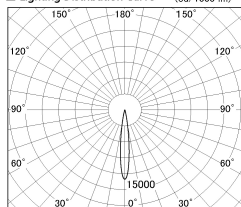

■ Lighting Distribution Curve (cd/1000 lm)

φ	Illuminance Angle	Beam Angle	Vertical Illuminance (lx)
1	13°	13°	33660
2			8410
3			3740
1m			2100
2m			1350
3m			930
1m		0	690
2m		0	530

Installation	Track mount
Type	cledy versa L-G tracklight
Fixture wattage	7.4W
Beam angle	13deg
Color Temp.	3500K
CRI	Ra>90
Luminous	641 lm
Body	Die-castaluminumalloy
Body finish	Black
Trim finish	Black
Reflector finish	N/A
IP Rate	IP20
Light source	COB module
Input Voltage	AC220~240V
Dimming Type	Non-Dimmable
Certificate	CE,CCC
Cut Hole	N/A