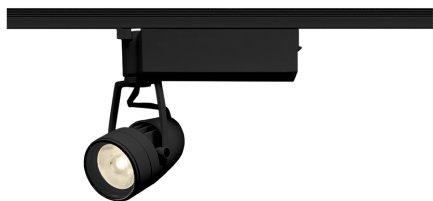

Item no. SD376-0815B9035-LX

Series Name: cledy versa L-G tracklight