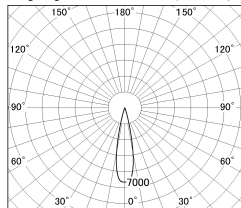

■ Lighting Distribution Curve (cd/1000 lm)

Installation	Track mount
Type	cledy versa L-G tracklight
Fixture wattage	7.4W
Beam angle	22deg
Color Temp.	3500K
CRI	Ra>90
Luminous	686 lm
Body	Die-castaluminumalloy
Body finish	Black
Trim finish	Black
Reflector finish	N/A
IP Rate	IP20
Light source	COB module
Input Voltage	AC220~240V
Dimming Type	Non-Dimmable
Certificate	CE,CCC
Cut Hole	N/A