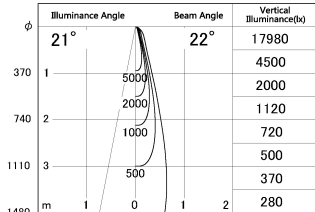

Installation	Track mount
Type	cledy versa L-G tracklight
Fixture wattage	7.4W
Beam angle	22deg
Color Temp.	3500K
CRI	Ra>90
Luminous	686 lm
Body	Die-castaluminumalloy
Body finish	Black
Trim finish	Black
Reflector finish	N/A
IP Rate	IP20
Light source	COB module
Input Voltage	AC220~240V
Dimming Type	Non-Dimmable
Certificate	CE,CCC
Cut Hole	N/A