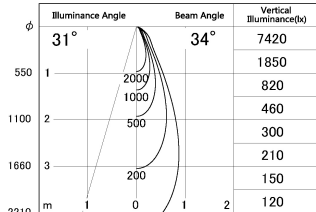

Installation	Track mount
Type	cledy versa L-G tracklight
Fixture wattage	7.4W
Beam angle	34deg
Color Temp.	3500K
CRI	Ra>90
Luminous	670 lm
Body	Die-castaluminumalloy
Body finish	Black
Trim finish	Black
Reflector finish	N/A
IP Rate	IP20
Light source	COB module
Input Voltage	AC220~240V
Dimming Type	Non-Dimmable
Certificate	CE,CCC
Cut Hole	N/A