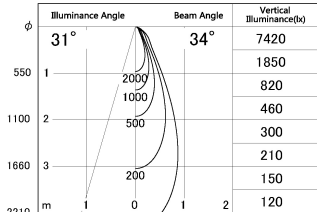

Installation	Track mount
Type	cledy versa L-G tracklight
Fixture wattage	7.4W
Beam angle	34deg
Color Temp.	3500K
CRI	Ra>90
Luminous	670 lm
Body	Die-castaluminumalloy
Body finish	Black
Trim finish	Black
Reflector finish	N/A
IP Rate	IP20
Light source	COB module
Input Voltage	AC220~240V
Dimming Type	Non-Dimmable
Certificate	CE,CCC
Cut Hole	N/A