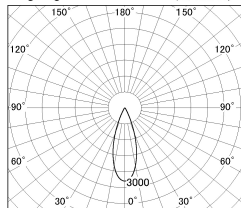

■ Lighting Distribution Curve (cd/1000 lm)

Installation	Track mount
Type	cledy versa L-G tracklight
Fixture wattage	7.4W
Beam angle	34deg
Color Temp.	3500K
CRI	Ra>90
Luminous	670 lm
Body	Die-castaluminumalloy
Body finish	Black
Trim finish	Black
Reflector finish	N/A
IP Rate	IP20
Light source	COB module
Input Voltage	AC220~240V
Dimming Type	Non-Dimmable
Certificate	CE,CCC
Cut Hole	N/A