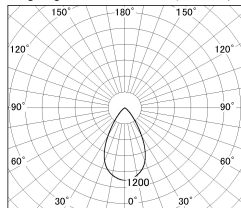

■ Lighting Distribution Curve (cd/1000 lm)

Installation	Track mount
Type	cledy versa L-G tracklight
Fixture wattage	7.4W
Beam angle	57deg
Color Temp.	3500K
CRI	Ra>90
Luminous	662 lm
Body	Die-castaluminumalloy
Body finish	Black
Trim finish	Black
Reflector finish	N/A
IP Rate	IP20
Light source	COB module
Input Voltage	AC220~240V
Dimming Type	Non-Dimmable
Certificate	CE,CCC
Cut Hole	N/A