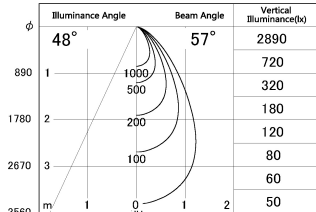

Installation	Track mount
Type	cledy versa L-G tracklight
Fixture wattage	7.4W
Beam angle	57deg
Color Temp.	3500K
CRI	Ra>90
Luminous	662 lm
Body	Die-castaluminumalloy
Body finish	Black
Trim finish	Black
Reflector finish	N/A
IP Rate	IP20
Light source	COB module
Input Voltage	AC220~240V
Dimming Type	Non-Dimmable
Certificate	CE,CCC
Cut Hole	N/A