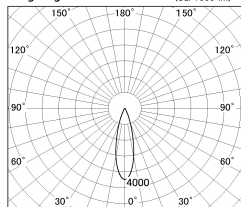

Installation	Track mount
Type	cledy versa L-G tracklight
Fixture wattage	38.5W
Beam angle	27deg
Color Temp.	4000K
CRI	Ra>90
Luminous	3836 lm
Body	Die-castaluminumalloy
Body finish	Black
Trim finish	Black
Reflector finish	N/A
IP Rate	IP20
Light source	COB module
Input Voltage	AC220~240V
Dimming Type	Non-Dimmable
Certificate	CE,CCC
Cut Hole	N/A

■ Lighting Distribution Curve (cd./1000 lm)

φ	Illuminance Angle	Beam Angle	Vertical Illuminance(lx)	
			1	2
440	25°	27°	55340	13830
1			20000	6150
880			10000	3460
1330			5000	2210
1770			2000	1540
			1130	860