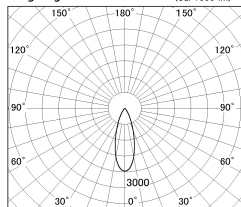

Installation	Track mount
Type	cledy versa L-G tracklight
Fixture wattage	38.5W
Beam angle	33deg
Color Temp.	4000K
CRI	Ra>90
Luminous	4003 lm
Body	Die-castaluminumalloy
Body finish	Black
Trim finish	Black
Reflector finish	N/A
IP Rate	IP20
Light source	COB module
Input Voltage	AC220~240V
Dimming Type	Non-Dimmable
Certificate	CE,CCC
Cut Hole	N/A

■ Lighting Distribution Curve (cd/1000 lm)