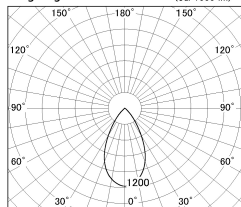

Installation	Track mount
Type	cledy versa L-G tracklight
Fixture wattage	38.5W
Beam angle	54deg
Color Temp.	4000K
CRI	Ra>90
Luminous	3847 lm
Body	Die-castaluminumalloy
Body finish	Black
Trim finish	Black
Reflector finish	N/A
IP Rate	IP20
Light source	COB module
Input Voltage	AC220~240V
Dimming Type	Non-Dimmable
Certificate	CE,CCC
Cut Hole	N/A

■ Lighting Distribution Curve (cd./1000 lm)