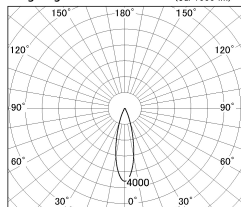

Installation	Track mount
Type	cledy versa L-G tracklight
Fixture wattage	35.5W
Beam angle	26deg
Color Temp.	4000K
CRI	Ra>90
Luminous	3698 lm
Body	Die-castaluminumalloy
Body finish	Black
Trim finish	Black
Reflector finish	N/A
IP Rate	IP20
Light source	COB module
Input Voltage	AC220~240V
Dimming Type	Non-Dimmable
Certificate	CE,CCC
Cut Hole	N/A

■ Lighting Distribution Curve (cd./1000 lm)

φ	Illuminance Angle	Beam Angle	Vertical Illuminance(lx)	
			1	2
440	25°	26°	54630	13660
880	1	20000	10000	6070
1330	2	5000	3410	2190
1770	3	2000	1520	1110
	m	1 1.0 0 1 2	850