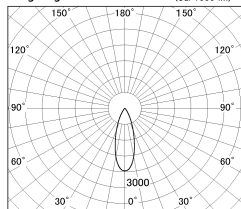

Installation	Track mount
Type	cledy versa L-G tracklight
Fixture wattage	35.5W
Beam angle	33deg
Color Temp.	4000K
CRI	Ra>90
Luminous	3782 lm
Body	Die-castaluminumalloy
Body finish	Black
Trim finish	Black
Reflector finish	N/A
IP Rate	IP20
Light source	COB module
Input Voltage	AC220~240V
Dimming Type	Non-Dimmable
Certificate	CE,CCC
Cut Hole	N/A

■ Lighting Distribution Curve (cd./1000 lm)