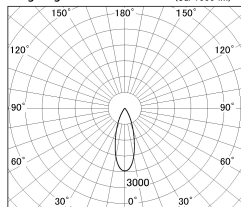

Installation	Track mount
Type	cledy versa L-G tracklight
Fixture wattage	35.5W
Beam angle	33deg
Color Temp.	4000K
CRI	Ra>90
Luminous	3782 lm
Body	Die-castaluminumalloy
Body finish	Black
Trim finish	Black
Reflector finish	N/A
IP Rate	IP20
Light source	COB module
Input Voltage	AC220~240V
Dimming Type	Non-Dimmable
Certificate	CE,CCC
Cut Hole	N/A

■ Lighting Distribution Curve (cd./1000 lm)