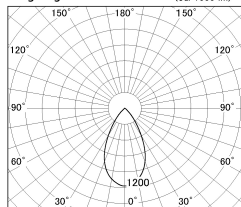

Installation	Track mount
Type	cledy versa L-G tracklight
Fixture wattage	35.5W
Beam angle	54deg
Color Temp.	4000K
CRI	Ra>90
Luminous	3675 lm
Body	Die-castaluminumalloy
Body finish	Black
Trim finish	Black
Reflector finish	N/A
IP Rate	IP20
Light source	COB module
Input Voltage	AC220~240V
Dimming Type	Non-Dimmable
Certificate	CE,CCC
Cut Hole	N/A

■ Lighting Distribution Curve (cd./1000 lm)