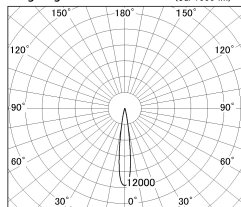

Installation	Track mount
Type	cledy versa L-G tracklight
Fixture wattage	32W
Beam angle	15deg
Color Temp.	4000K
CRI	Ra>90
Luminous	2666 lm
Body	Die-castaluminumalloy
Body finish	Black
Trim finish	Black
Reflector finish	N/A
IP Rate	IP20
Light source	COB module
Input Voltage	AC220~240V
Dimming Type	Non-Dimmable
Certificate	CE,CCC
Cut Hole	N/A

■ Lighting Distribution Curve (cd/1000 lm)

φ	Illuminance Angle	Beam Angle	Vertical Illuminance(lx)
	14°	15°	124940
240	1	50000	31240
		20000	13880
490	2	10000	7810
		5000	5000
730	3		3470
			2550
980	m	1 0 1 2	1950